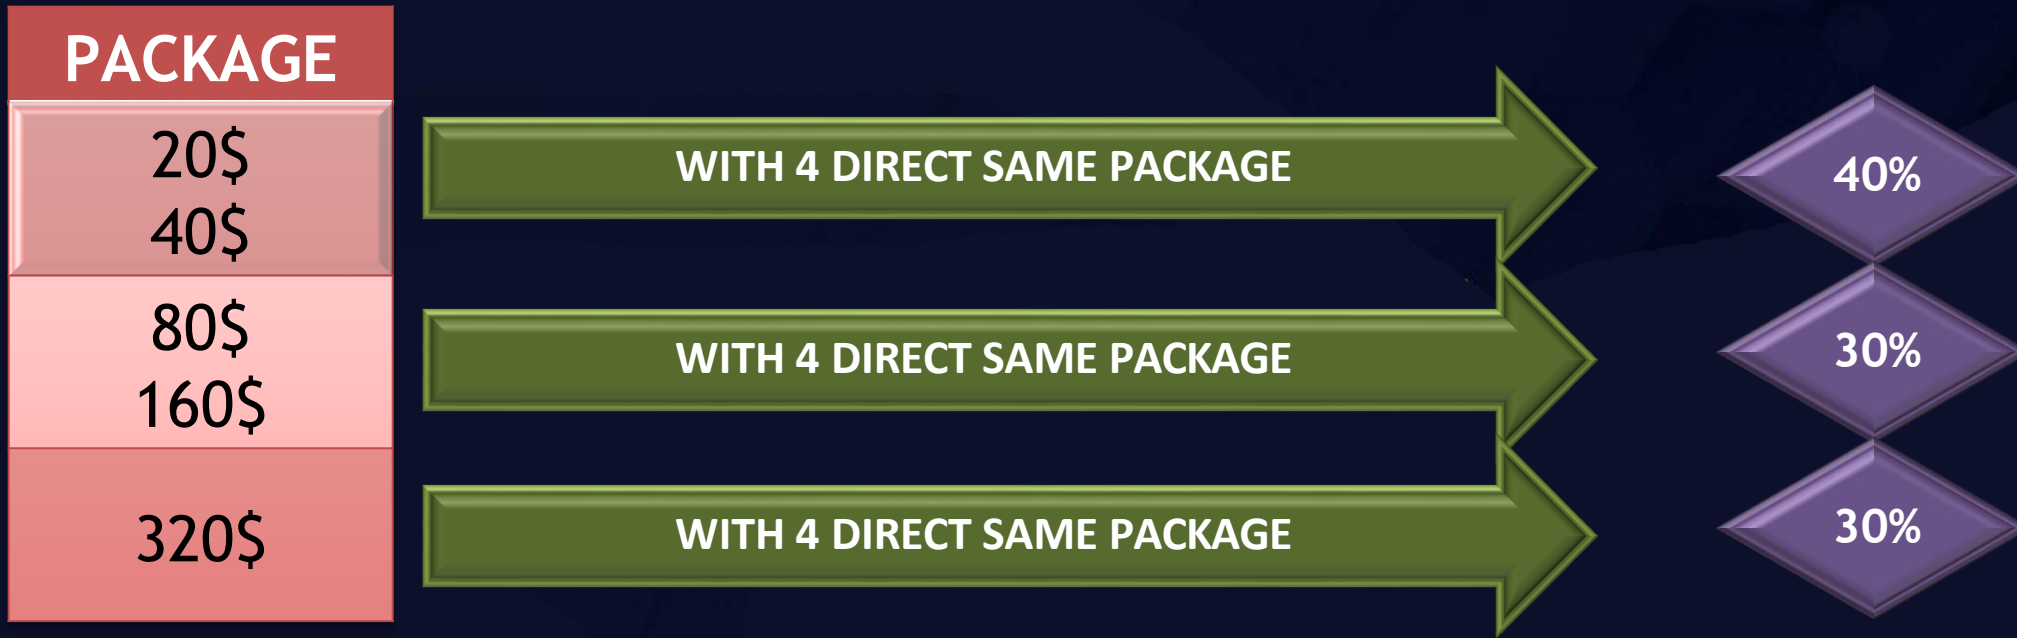

100% ROYALTY INCOME

- 100 % will be distribute as a Royalty income to Every Global Rebirth id
- According to their upgrade package.
- funds of 100% of all Rebirth I'd to packages are collected and Distributed Equally Among all royalty holders.
- Life Time Royalty.

COMPULSORY UPGRADATION

SR.NO.	TOTAL INCOME	TOTAL WITHDRAW	UPGRADE PACKAGE
1	$400	$400	Upgrade to $40
2	Next - $400	$800	Upgrade to $80
3	Next - $800	$1600	Upgrade to $160
4	Next - $1600	$3200	Upgrade to $320